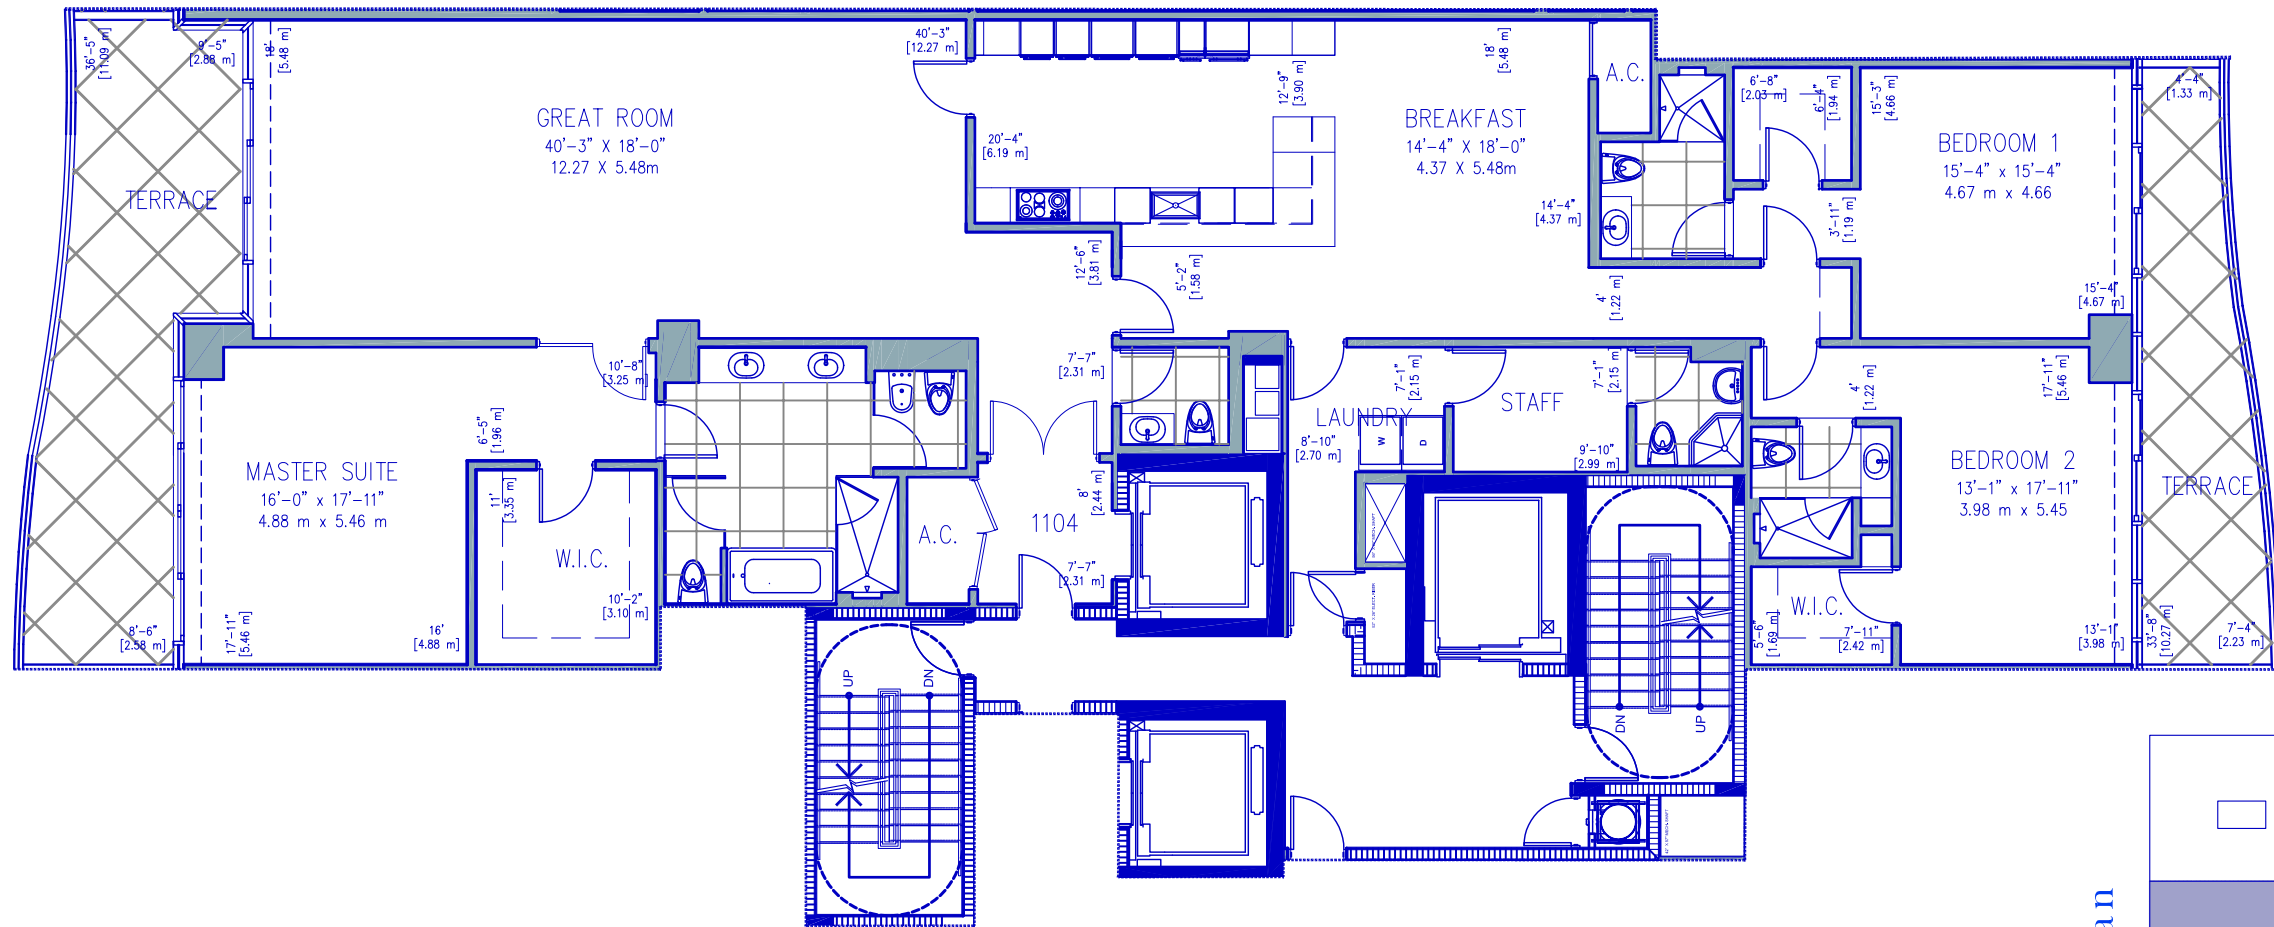

# 1104

## RESIDENCE

|               |                         |                       |
|---------------|-------------------------|-----------------------|
| RESIDENCE     | 3,482.00 sq. ft.        | 323.48 sq. mt.        |
| TERRACE       | 552.00 sq. ft.          | 51.28 sq. mt.         |
| <b>Total:</b> | <b>4,034.00 sq. ft.</b> | <b>374.76 sq. mt.</b> |